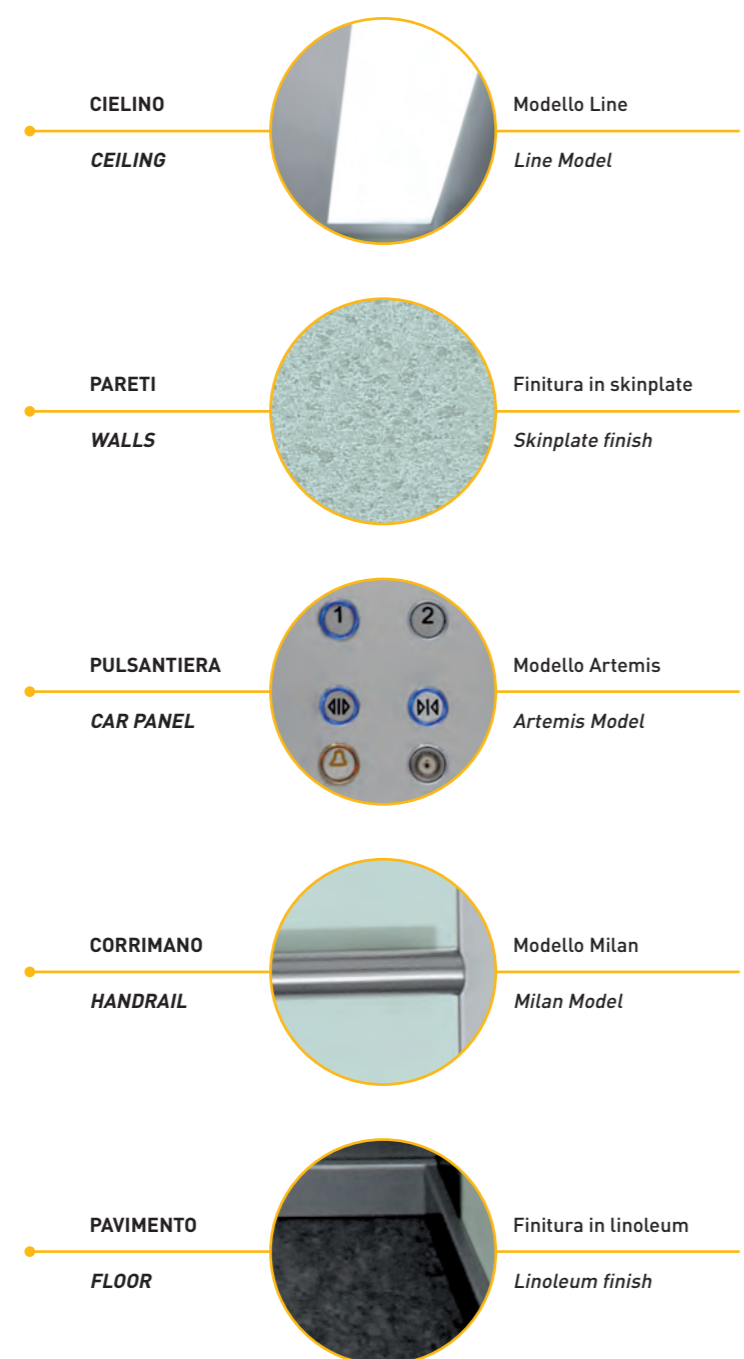

Cabina / Lift Car

Artemia