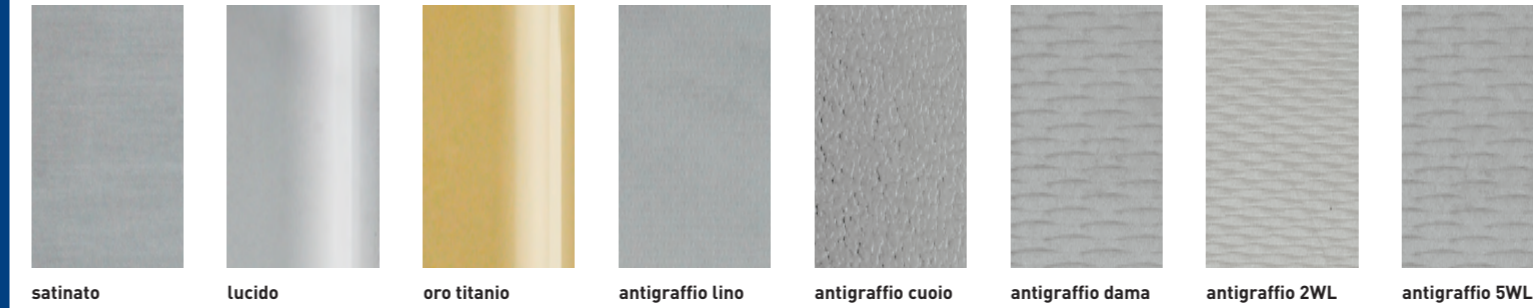

FINITURE CABINE ACCIAIO INOX
STAINLESS STEEL LIFT CAR FINISHES