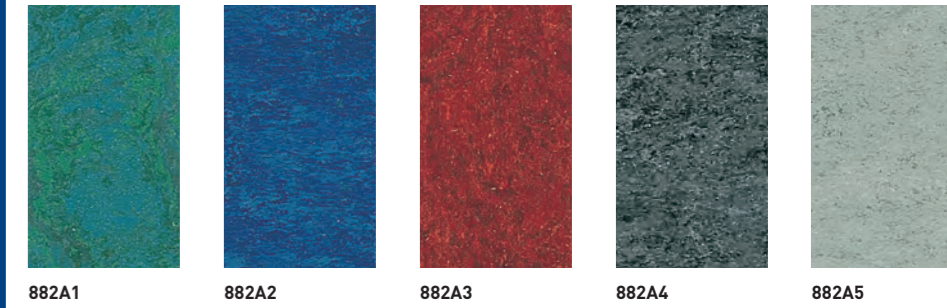

FINITURE PAVIMENTI LINOLEUM
LINOLEUM FLOOR FINISHES