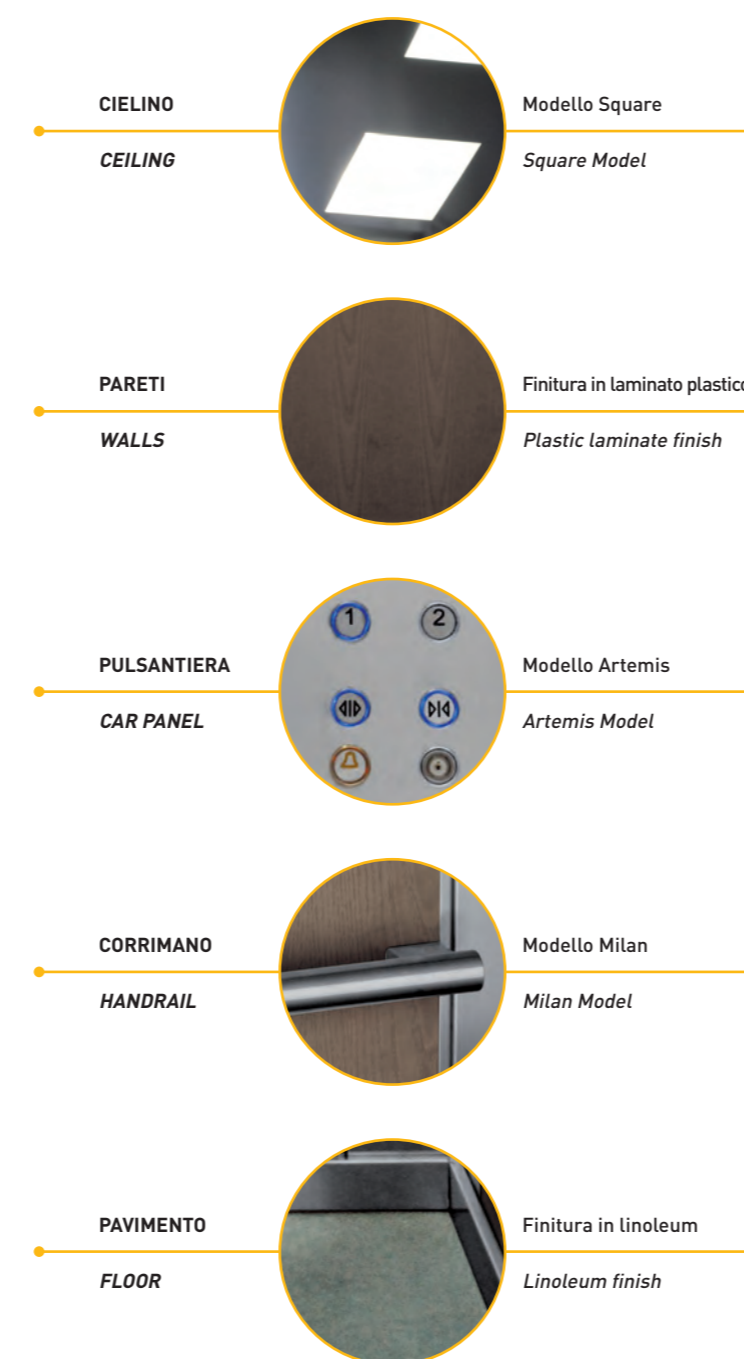

Cabina / Lift Car

Amalia