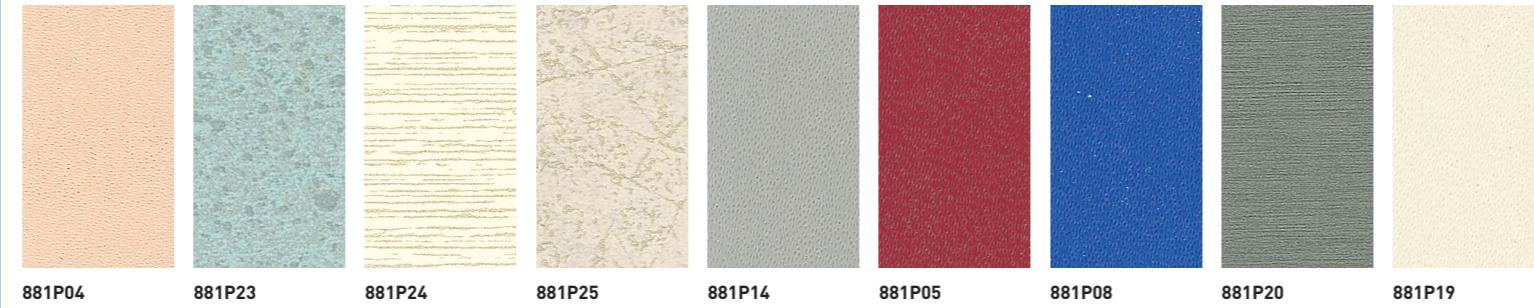

FINITURE CABINE SKINPLATE
SKINPLATE LIFT CAR FINISHES