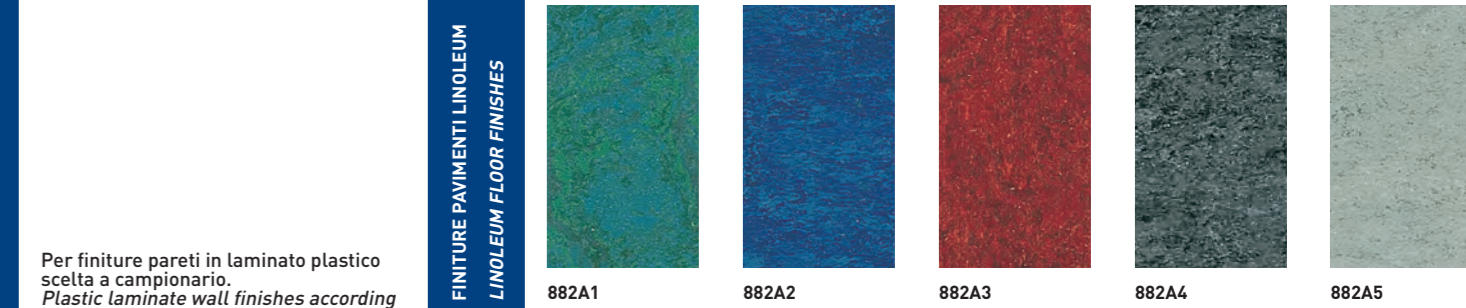

FINITURE PAVIMENTI LINOLEUM
LINOLEUM FLOOR FINISHES