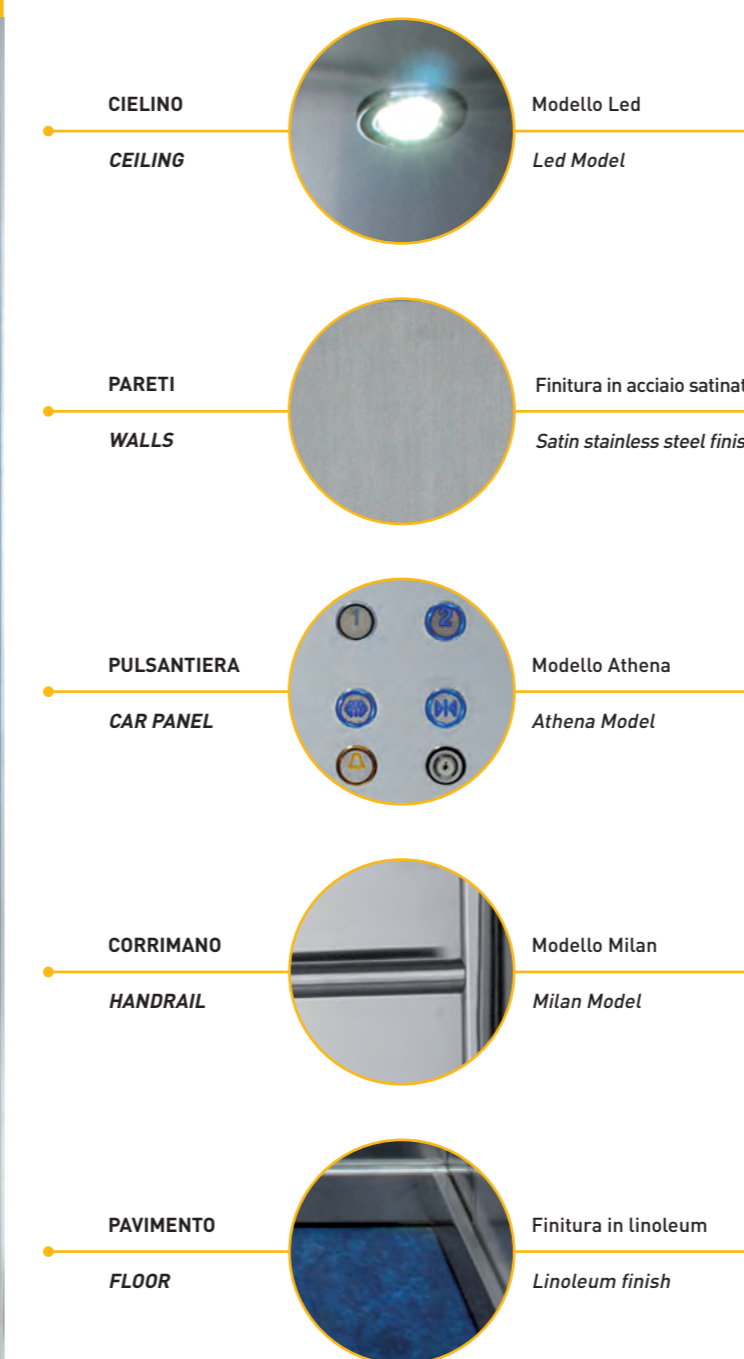

Cabina / Lift Car

Diana